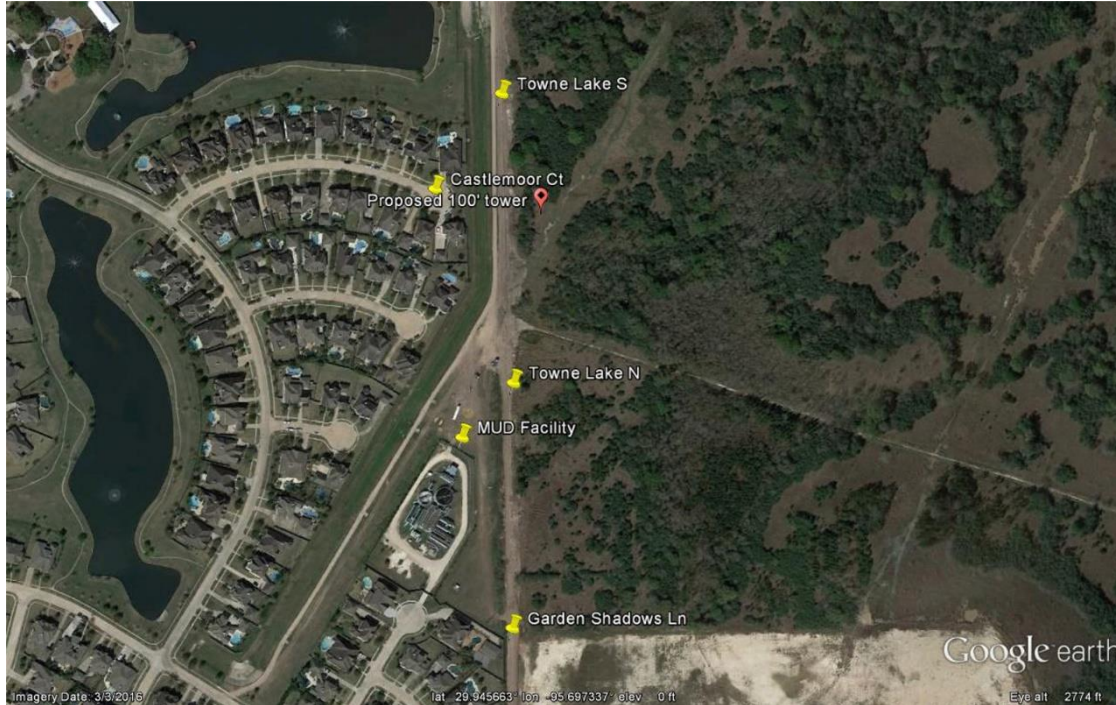

Proposed “Hot Wells” Cell Site Towne Lake/Cypress Area

Stealth Project Solution Improving Coverage/Capacity for the Cypress Area

Presented by

Hot Wells Site Project – Cypress Area

Objectives

- The purpose of the proposed facility is to enhance wireless communication coverage and capacity in the Towne Lake residential and commercial development, surrounding neighborhoods and thoroughfares.
- Provide better, faster, and more reliable data service to the growing number of customers in that area.
- Provide more reliable Emergency and Public Safety coverage – 70% of E911 calls are made from wireless phones.
- Provide, better, and more reliable service to the Fire and Police Departments.
- Minimally obtrusive “stealth” flagpole cell tower solution proposed rather than a standard Monopole where antennas/other tower mounted equipment would be visible.

Hot Wells Site Project – Cypress Area

Photo Reference Map

Hot Wells Site Project – Cypress Area

Photo Simulations – Before / After

verizon
14123 Cloare Road
Houston, TX 77095
Phone: 713-507-1650

Photo-Simulation
Stealth Wireless Facility
11455 Garden Shadows
Cypress, TX 77433

91' Stealth Flagpole
(101' with lightning rod)
View from Castlemoor Ct
300'+/- to site

E from Castlemoor Court

WINNING
OUR CUSTOMERS,
EVERY DAY.

Hot Wells Site Project – Cypress Area

Photo Simulations – Before / After